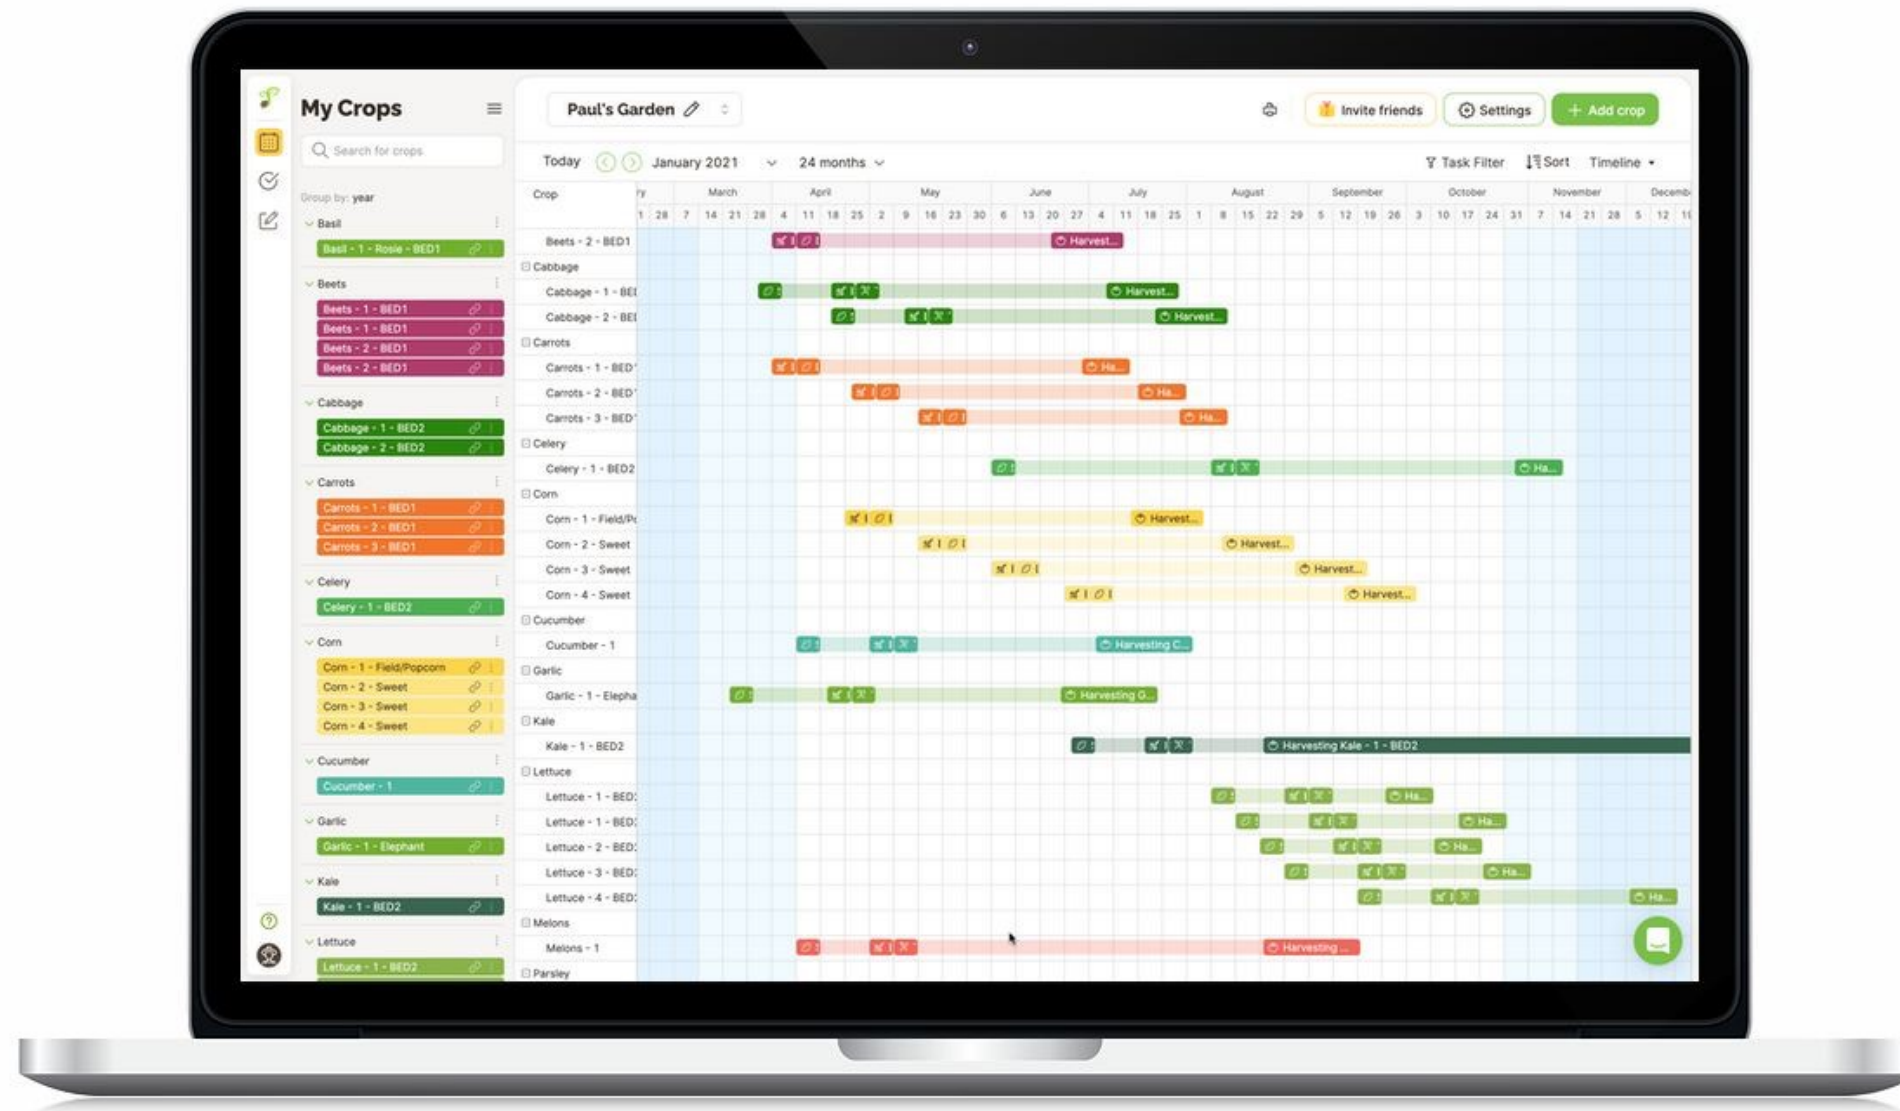

30 Inches

(2.5 feet)

1 Foot

(12 inches)

20 Feet

SEEDTIME STORE WALKTHROUGH

seedtime.us/sale

**Get Up to 20% OFF Exclusive
Seedtime Store Discounts**

Seeds, natural soil health, protection, and more...

[Get My Winter Challenge Discounts Here](https://seedtime.us/sale)

Get \$100 OFF Lifetime Unlimited Account

seedtime.us/join

EVERYTHING YOU GET

- ✓ **Seedtime Calendar**
 - Unlimited Calendars (1 for basic & free)
 - Unlimited Built-in Crop Categories
 - Unlimited Planting Schedules
 - Unlimited Custom Crop Categories*
 - Unlimited Custom Crop Varieties*
- ✓ **NEW! Seedtime Layout**
 - Unlimited Layouts (1 for basic)*
- ✓ **Seedtime Tasks** (unlimited access)
- ✓ **Seedtime Journal** (unlimited entries)
- ✓ **Seedtime Classroom** (masterclasses)
- ✓ **Seedtime Community** (private FB group)

**\$100 Off Lifetime Access
or 40% Off First Year**

**Click the link on this page
or go to:**

seedtime.us/join

[†]Discount is guaranteed. Amount may vary with market conditions.

A close-up photograph of several layers of green leafy vegetables, likely chard or spinach, with numerous small water droplets on their surfaces. The leaves are vibrant green and show detailed vein patterns. A dark, semi-transparent horizontal bar is overlaid across the middle of the image, containing the word "HOMEWORK" in white, bold, uppercase letters.

EVERYTHING YOU GET

- ✓ **Seedtime Calendar**
 - Unlimited Calendars (1 for basic & free)
 - Unlimited Built-in Crop Categories
 - Unlimited Planting Schedules
 - Unlimited Custom Crop Categories*
 - Unlimited Custom Crop Varieties*
- ✓ **NEW! Seedtime Layout**
 - Unlimited Layouts (1 for basic)*
- ✓ **Seedtime Tasks** (unlimited access)
- ✓ **Seedtime Journal** (unlimited entries)
- ✓ **Seedtime Classroom** (masterclasses)
- ✓ **Seedtime Community** (private FB group)