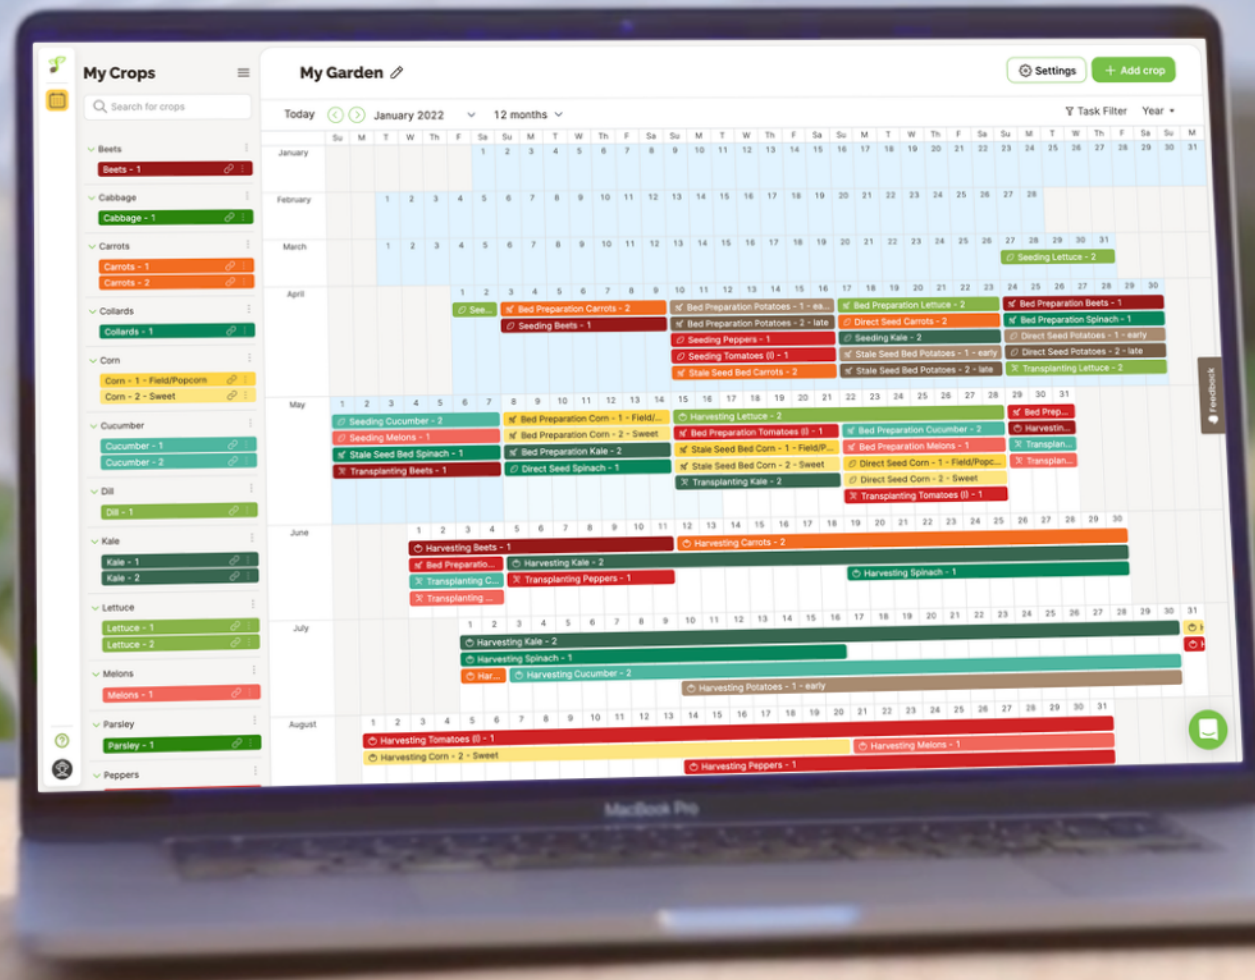

FREE SEEDTIME ACCOUNT

seedtime.us/free